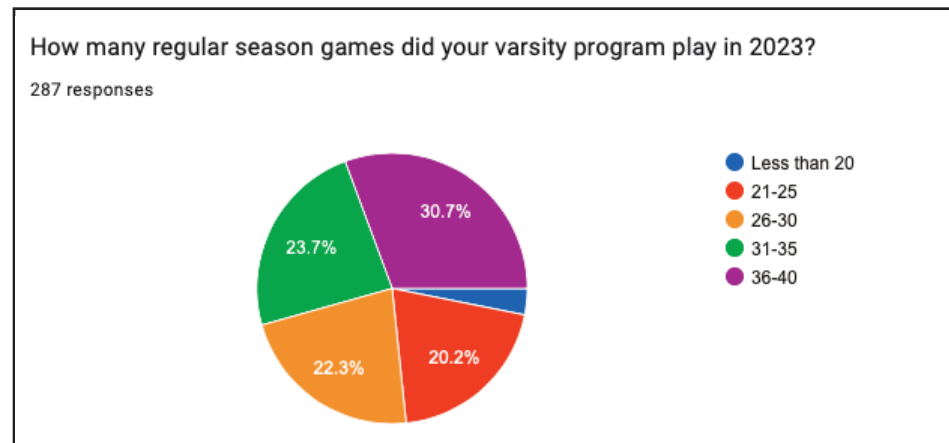

Iowa High School Baseball Coaches Association Survey Results

The IHSBCA asked two additional questions to gain context into the topics of Baseball Game Numbers and the Length of the High School baseball season.

Question #3:

How many regular season games did your varsity program play in 2023?

Less than 20:	9	0.31%
21-25:	58	20.20%
26-30:	64	22.29%
31-35:	68	23.69%
36-40:	88	30.66%
Total:	287